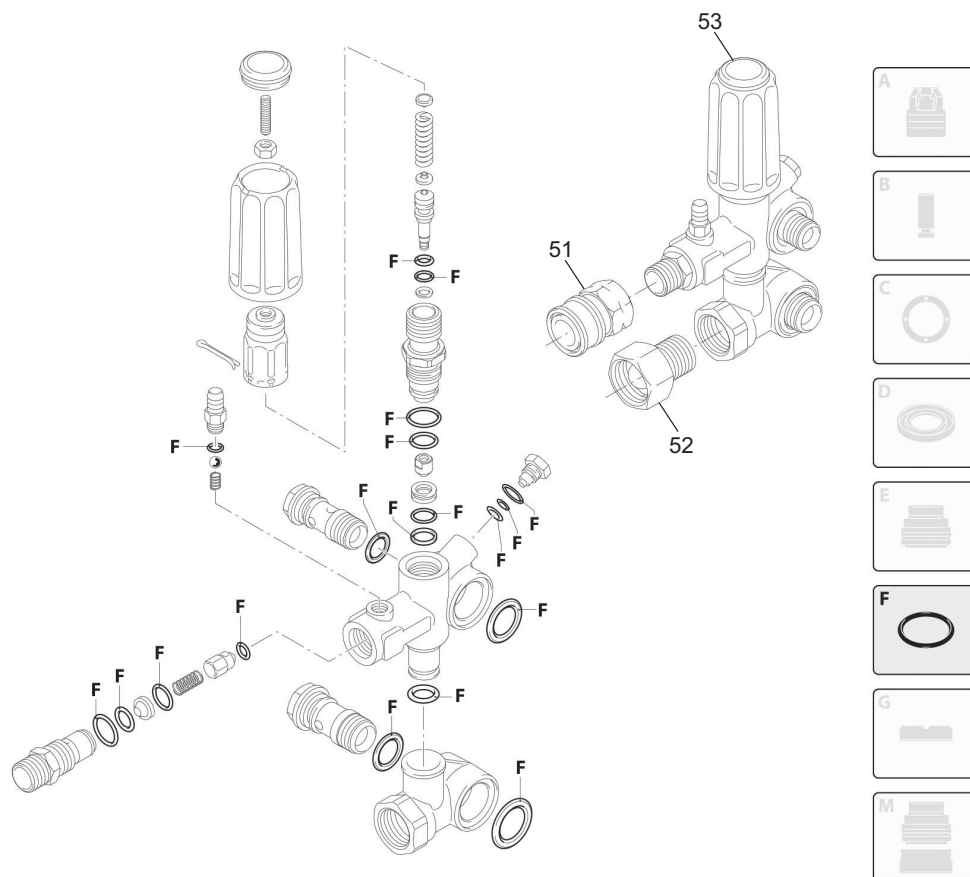

Power Washer Parts Manual

Pump

ITEM	PART NO.	QTY.	DESCRIPTION
27	0H95660120	1	PLUG
32	0K75200100	1	O-RING
33	0K75200112	1	COVER
34	0K75200111	4	COVER SCREW
55	0K75200113	1	HEAD ASSEMBLY
KIT NUMBERS			
KIT A	0K75200114	1	VALVES
KIT B	0K75200115	1	PISTONS
KIT C	0K75200116	1	OIL SEALS
KIT E	0K75200117	1	WATER SEALS
KIT F	0K75200118	1	O-RINGS
KIT G	0K75200119	1	SUPPORT RINGS
KIT H	0K75200120	1	PISTON GUIDES

Unloader Assembly

ITEM	PART NO.	QTY.	DESCRIPTION
51	0K75200121	1	UNLOADER FITTING
52	0K75200122	1	UNLOADER FITTING
53	0K75200123	1	UNLOADER VALVE ASSEMBLY
KIT NUMBERS			
KIT F	0K75200124	1	O-RINGS