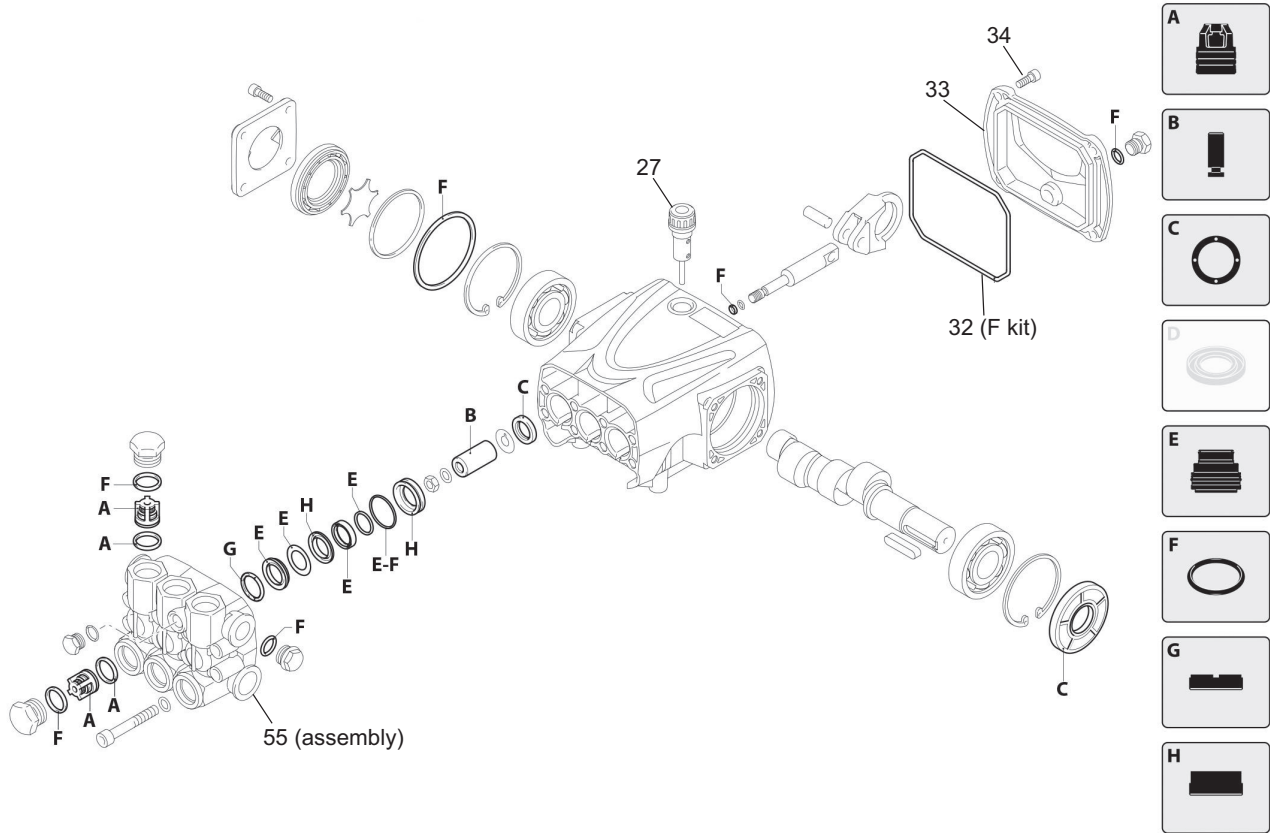

Power Washer Parts Manual

Pump

ITEM	PART NO.	QTY.	DESCRIPTION
27	0H95660120	1	PLUG
32	0K75200100	1	O-RING
33	0K75200112	1	COVER
34	0K75200111	4	COVER SCREW
55	0K75200113	1	HEAD ASSEMBLY
KIT NUMBERS			
KIT A	0K75200114	1	VALVES
KIT B	0K75200115	1	PISTONS
KIT C	0K75200116	1	OIL SEALS
KIT E	0K75200117	1	WATER SEALS
KIT F	0K75200118	1	O-RINGS
KIT G	0K75200119	1	SUPPORT RINGS
KIT H	0K75200120	1	PISTON GUIDES

Unloader Assembly

ITEM	PART NO.	QTY.	DESCRIPTION
51	0K75200121	1	UNLOADER FITTING
52	0K75200122	1	UNLOADER FITTING
53	0K75200123	1	UNLOADER VALVE ASSEMBLY
KIT NUMBERS			
KIT F	0K75200124	1	O-RINGS